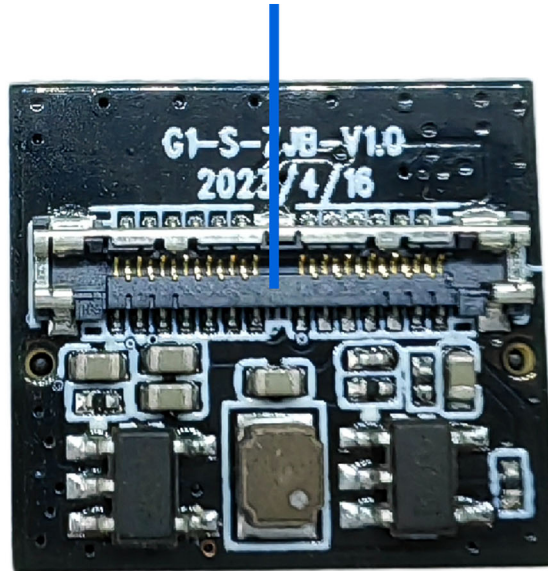

## YDS-G1CA V1.0 Coaxial Cable Adaptor for Camera Module

## YDS-G1CA V1.0

Coaxial Cable Adaptor for Camera Module

26pin同轴座母座，通过同轴线  
连接带同轴座母座的sensor模组

Connect sensor module with coaxial hub via coaxial axis

BTB 44pin公座，  
连接G1主板

BTB 44pin Male seat,  
connected to the G1 motherboard