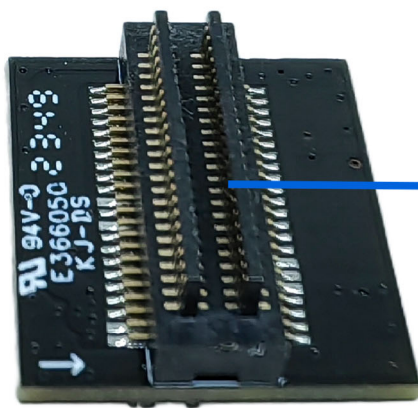

## YDS-G1CA V1.0 Coaxial Cable Adaptor for Camera Module

## YDS-G1CA V1.0

Coaxial Cable Adaptor for Camera Module

26pin同轴座母座，通过同轴线  
连接带同轴座母座的sensor模组

Connect sensor module with coaxial hub via coaxial axis

BTB 44pin公座，  
连接G1主板

BTB 44pin Male seat,  
connected to the G1 motherboard