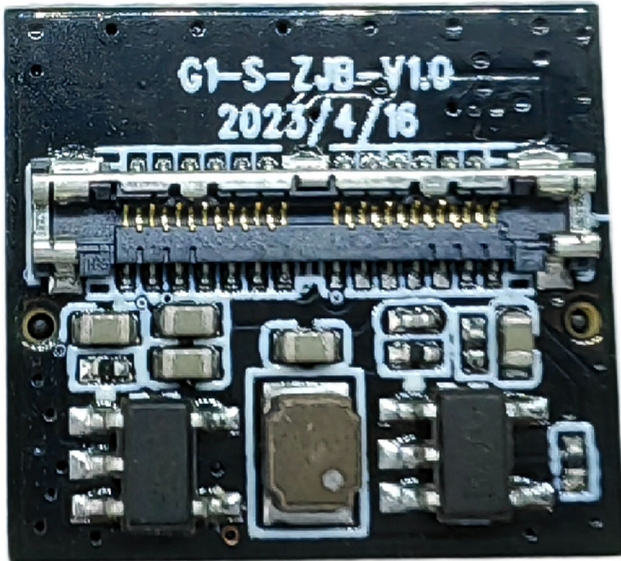

## YDS-G1CA V1.0 Coaxial Cable Adaptor for Camera Module

## YDS-G1CA V1.0

Coaxial Cable Adaptor for Camera Module

26pin同轴座母座，通过同轴线  
连接带同轴座母座的sensor模组

Connect sensor module with coaxial hub via coaxial axis

BTB 44pin公座，  
连接G1主板

BTB 44pin Male seat,  
connected to the G1 motherboard